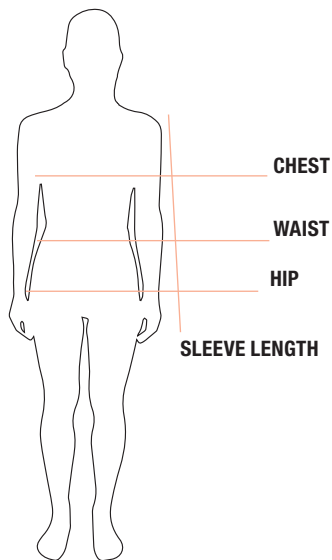

FIND YOUR SIZE

ADULT

	CHEST	HIP	SLEEVE LENGTH
S	36-38 in / 91-96 cm	35-37 in / 88-93 cm	33.5 in / 85 cm
M	39-41 in / 91-104 cm	38-40 in / 96-101 cm	34 in / 86 cm
L	42-44 in / 106-111 cm	41-43 in / 104-109 cm	34.8 in / 88 cm
XL	45-48 in / 114-121 cm	44-46 in / 111-116 cm	35.5 in / 90 cm
2XL	49-52 in / 124-132 cm	47-49 in / 119-124 cm	36.3 in / 92 cm
3XL	53-56 in / 134-142 cm	50-52 in / 127-132 cm	37 in / 94 cm

LADIES

	CHEST	WAIST	HIP	SLEEVE LENGTH
S	33-35 in / 83-88 cm	26-28 in / 66-71 cm	36-37 in / 91-93 cm	32 in / 86 cm
M	36-38 in / 91-96 cm	29-31 in / 73-78 cm	38-40 in / 96-101 cm	32.5 in / 88 cm
L	39-41 in / 96-104 cm	32-34 in / 81-86 cm	41-43 in / 104-109 cm	33.3 in / 90 cm
XL	42-44 in / 106-111 cm	35-38 in / 88-96 cm	44-47 in / 111-119 cm	34 in / 92 cm
2XL	45-48 in / 114-121 cm	39-42 in / 99-106 cm	48-51 in / 121-129 cm	34.8 in / 94 cm